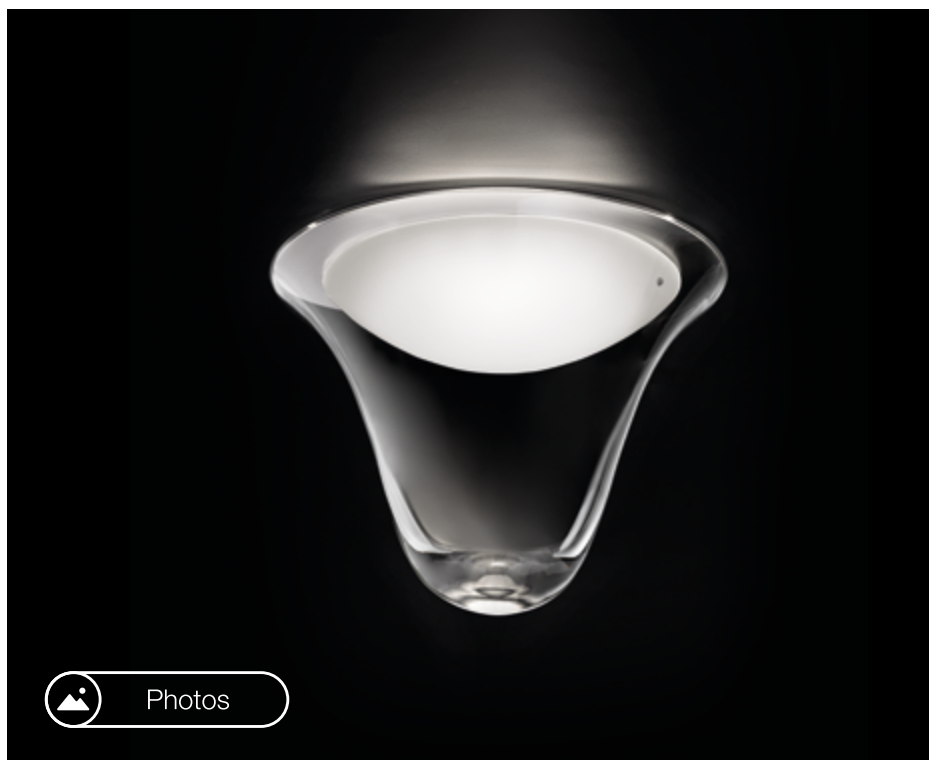

Bice

Design Alessandro Crosera

Dimension

Weight : 6,00 Kg
Volume : 1 package 0,085 m³

Product

Code : 0BICE0P00

Type : Ceiling lamp

Light source

Type : LED 2700K

Watt : 1 x 18W

CRI 90

Dimmer : PUSH,1-10

Finish

Glass : Clear glass and frosted

Frame : Matt white

Certificates