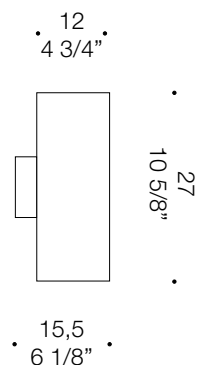

Carrè AP

Design Francesco Dei Rossi

Dimension

Weight : 2,00 Kg
Volume : 1 package 0,023 m³

Product

Code : 0CARR0A10

Type : Wall lamp

Light source

Type : Halogen / LED

Watt : 1 x MAX 77W
E27

Finish

Glass : Satin milkwhite

Frame : Satin inox steel

Certificates

Accessories de Majo team will advise clients with the best option, assisting them with their purchase.