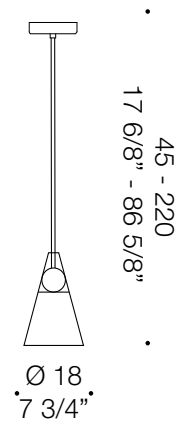

Gemma

Design Giovanni Barbato

Dimension

Weight : 1,50 Kg
Volume : 1 package 0,050 m³

Product

Code : ● 0GEMM0S00
● 0GEMM0S01

Type : Suspension

Light source

Type : Halogen / LED
Watt : 1 x MAX 77W
E27

Finish

Glass : Clear glass
Clear glass with frosted band

Frame : Chrome
Cable : Transparent
Canopy : Chrome

Certificates

Accessories

de Majo team will advise clients with the best option, assisting them with their purchase.