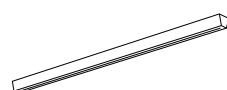

Gemma

Design Giovanni Barbato

Dimension

Weight : 1,50 Kg
Volume : 1 package 0,050 m³

Product

Code : ● 0GEMM0S00
● 0GEMM0S01

Type : Suspension

Light source

Type : Halogen / LED
Watt : 1 x MAX 77W
E27

Finish

Glass : Clear glass
Clear glass with frosted band

Frame : Chrome
Cable : Transparent
Canopy : Chrome

Certificates

Accessories

de Majo team will advise clients with the best option, assisting them with their purchase.

Circle lightdrop

Liner lightdrop

Radial lightdrop

Rectangular lightdrop