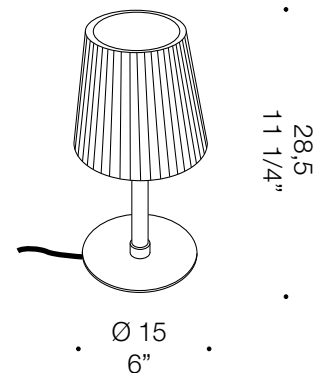

Lumè L

Design Nicola Grandesso

 Photos

Dimension

Weight : 4,20 Kg
Volume : 1 package 0,050 m³

Product

Code : ● OLUMEOL10 CCA
○ OLUMEOL11 B A

Type : Table lamp

Light source

Type : Halogen / LED
Watt : 1 X MAX 46W
E14

Finish

Glass : Clear glass, Milkwhite

Frame : Chrome, Polish white

Certificates

 Instruction

 2D / 3D