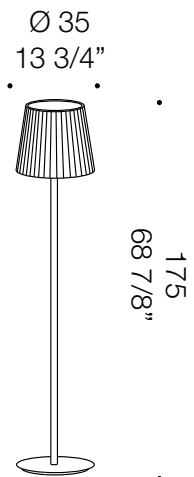

Lumè R

Design Nicola Grandesso

 Photos

Dimension

Weight : 21,30 Kg
Volume : 2 packages 0,434+0,0115m³

Product

Code : ● OLUMEOR10 CCA
○ OLUMEOR11 B A

Type : Floor lamp

Light source

Type : Halogen / LED
Watt : 1 X MAX 77W
E27

Finish

Glass : Clear glass, Milkwhite

Frame : Chrome, Polish white

Certificates

Accessories de Majo team will advise clients with the best option, assisting them with their purchase.