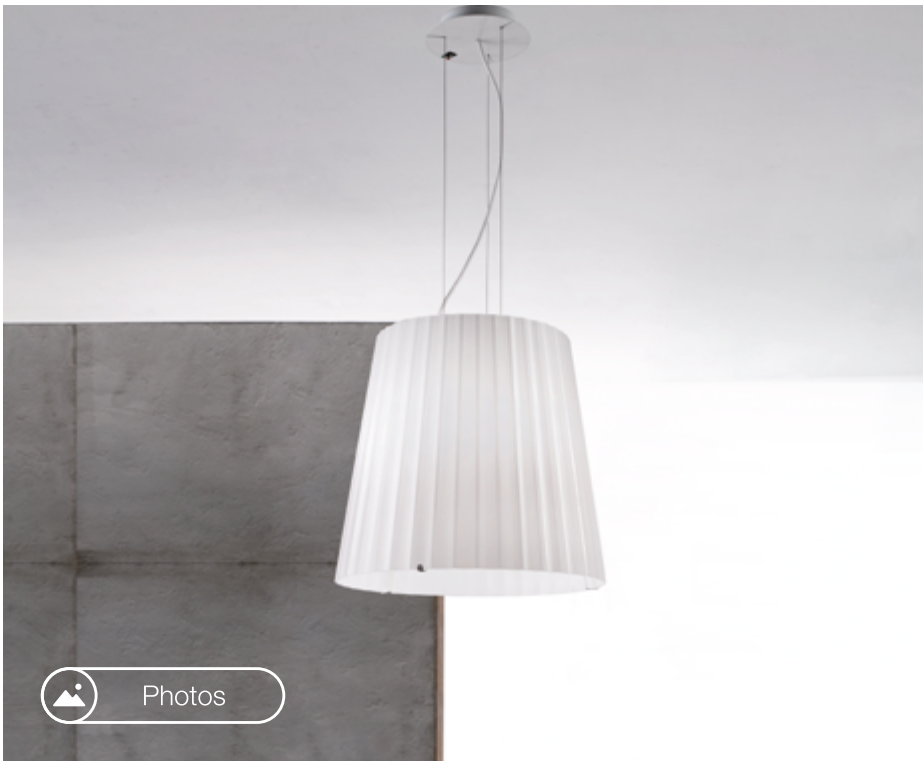

# Lumè S1

Design Nicola Grandesso

## Finish

Glass : Clear glass, Milkwhite

Frame : Chrome, Polish white