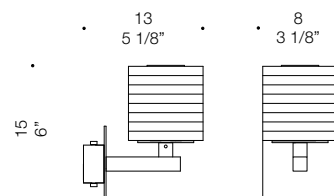

Otto x otto A

Design Francesco Dei Rossi

Dimension

Weight : 2,00 Kg
Volume : 1 package 0,023 m³

Product

Code : ● 0OTTO00A10
● 0OTTO00A11

Type : Wall lamp

Light source

Type : Halogen / LED
Watt : 1 x MAX 30W
G9

Finish

Glass : Clear glass

Frame : Chrome, Gold

Certificates

Accessories de Majo team will advise clients with the best option, assisting them with their purchase.