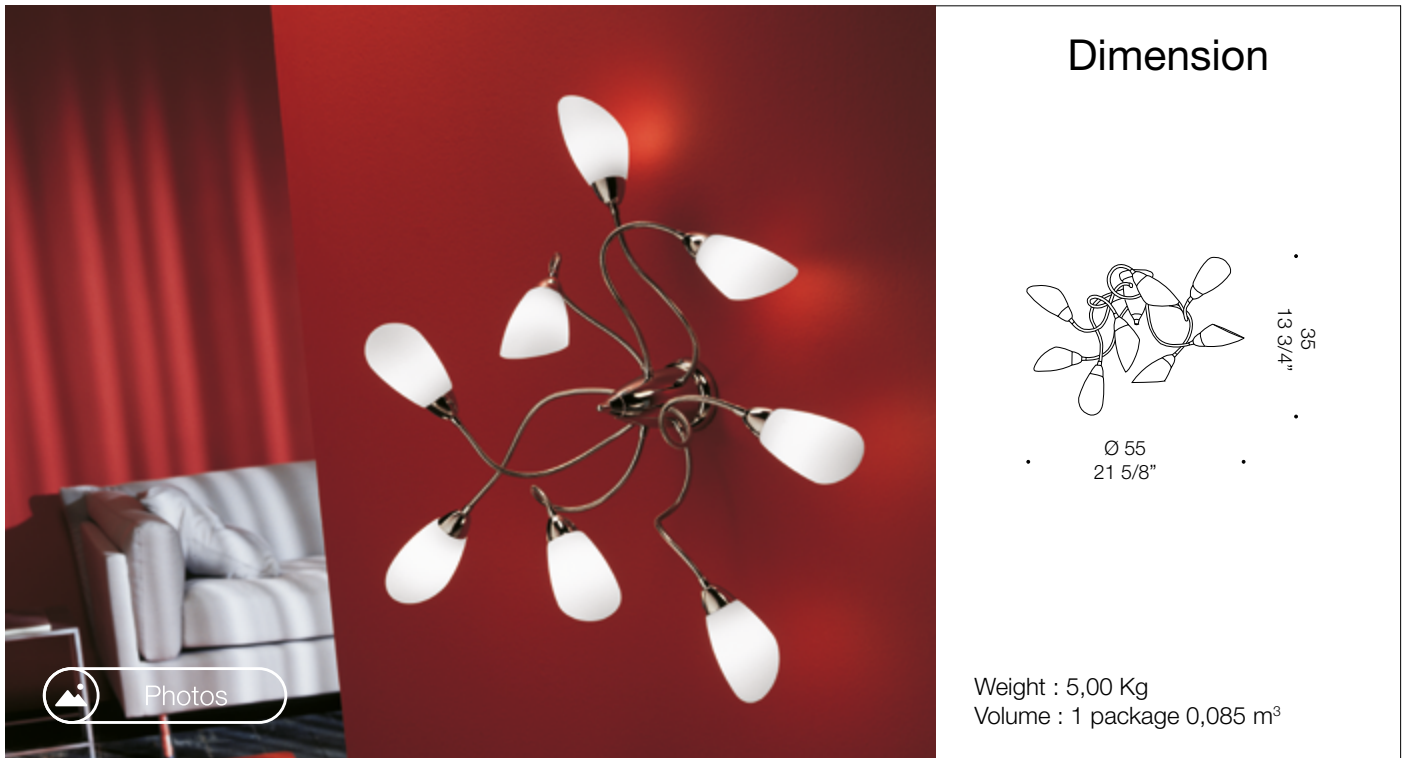

Poli-po AP8

Design Oriano Favaretto

Dimension

Weight : 5,00 Kg
Volume : 1 package 0,085 m³

Product

Code : 0POLI0A00
Type : Wall lamp or ceiling lamp

Light source

Type : Halogen / LED
Watt : 8 x MAX 46W
E14

Finish

Glass : Satin white, Satin green, Satin aquamarine, Satin blue, Satin red, Satin yellow
Frame : Chrome, Satin chrome

Certificates

Accessories de Majo team will advise clients with the best option, assisting them with their purchase.