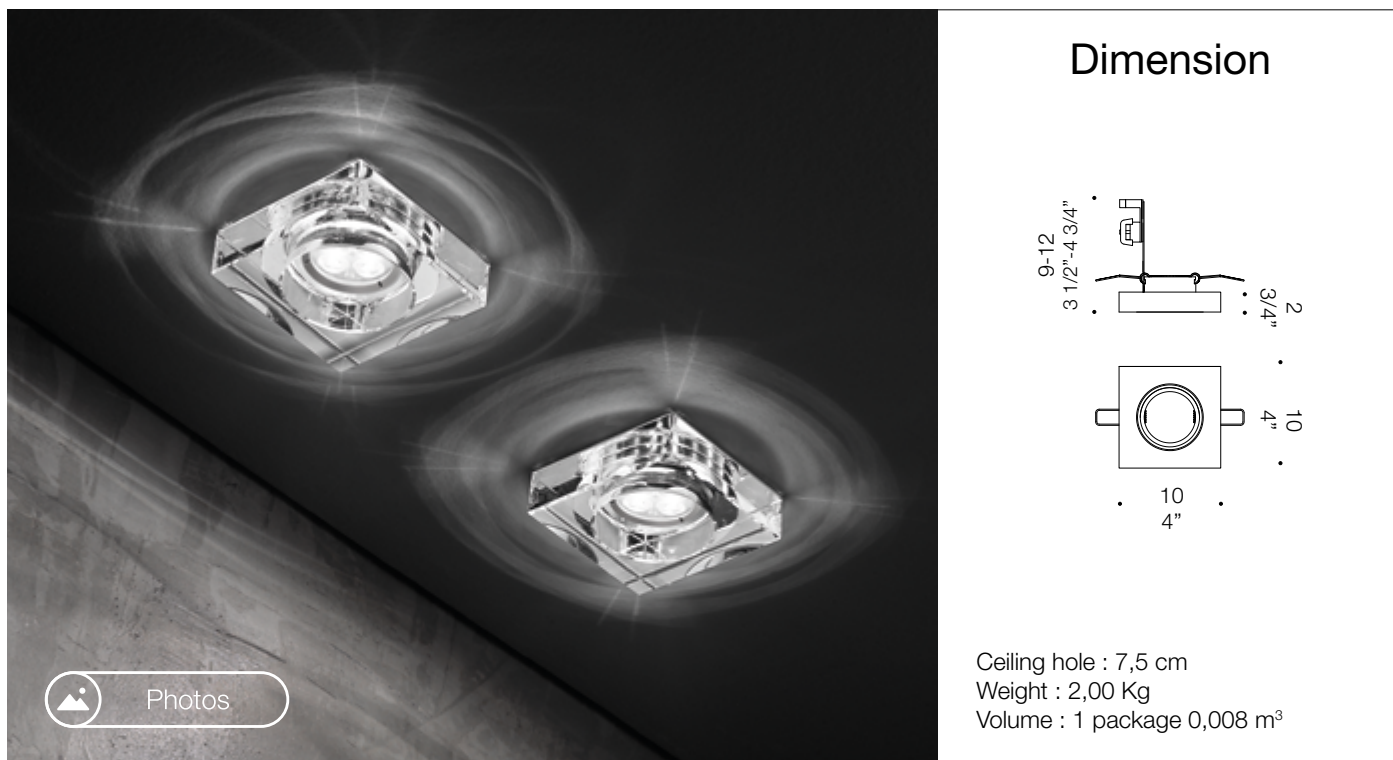

Tile

Design Ufficio stile de Majo

Product

Code : OTILE0F00

Type : Recessed spot light

Light source

Type : Halogen / LED

Watt : 1 x MAX 50W

GU10

Finish

Glass : Clear glass (Other finish on request)

Frame : Aluminium

Certificates

Accessories de Majo team will advise clients with the best option, assisting them with their purchase.